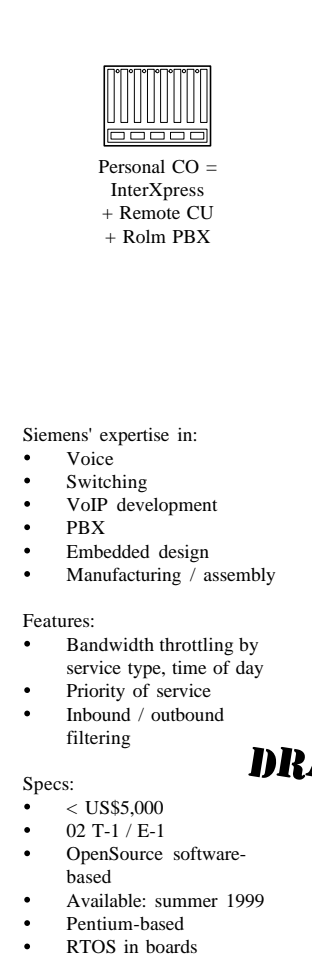

IP-enabled CO

E.164 to IPv4 / v6 translation

Voice-enabled data POP

DRAFT. DO NOT CIRCULATE.

Bandwidth Suppliers

STN's Personal CO

In-premises services

Remote, virtual premises services